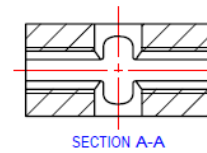

### What Is Slide Beam0824-016?

Slide Beam0824-016 is a frequently-used mechanical part of Makeblock platform, and also compatibles with most Makeblock mechanical components. There are various mounting holes and a threaded slot on the plane of this beam which allow you to assemble on other structures easily.

### Features

- ? Made from heavy-duty 6061 aluminum extrusion
- ? With holes on 16mm increments, and M4 threaded holes on both ends
- ? Cross-section area 8x24mm, length 16mm
- ? High wear resistance and high intensity
- ? Strong rigidity

# Size Charts

## Specifications

SKU	60002
Product Name	Slide Beam0824-016-Blue (Pair)
Length	16mm
Cross-section Area	8 x 24mm
Gross Weight	7g (0.25oz)
Package Content (Quantity x Part Name)	2x Slide Beam0824-016