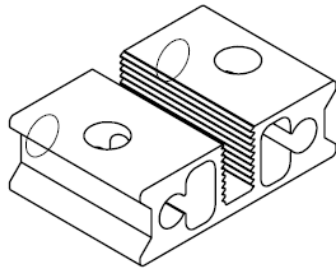

## Slide Beam0824-016-Blue (Pair)

SKU: 60002 Weight: 7.00 Gram

### What Is Slide Beam0824-016?

Slide Beam0824-016 is a frequently-used mechanical part of Makeblock platform, and also compatibles with most Makeblock mechanical components. There are various mounting holes and a threaded slot on the plane of this beam which allow you to assemble on other structures easily.

### Features

- ? Made from heavy-duty 6061 aluminum extrusion
- ? With holes on 16mm increments, and M4 threaded holes on both ends
- ? Cross-section area 8x24mm, length 16mm
- ? High wear resistance and high intensity
- ? Strong rigidity

## Specifications

SKU	60002
Product Name	Slide Beam0824-016-Blue (Pair)
Length	16mm
Cross-section Area	8 x 24mm
Gross Weight	7g (0.25oz)
Package Content (Quantity x Part Name)	2x Slide Beam0824-016