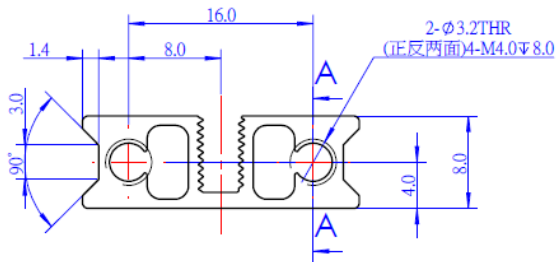

### What Is Slide Beam0824-016?

Slide Beam0824-016 is a frequently-used mechanical part of Makeblock platform, and also compatibles with most Makeblock mechanical components. There are various mounting holes and a threaded slot on the plane of this beam which allow you to assemble on other structures easily.

### Features

- ? Made from heavy-duty 6061 aluminum extrusion
- ? With holes on 16mm increments, and M4 threaded holes on both ends
- ? Cross-section area 8x24mm, length 16mm
- ? High wear resistance and high intensity
- ? Strong rigidity

# Size Charts

## Specifications

SKU	60002
Product Name	Slide Beam0824-016-Blue (Pair)
Length	16mm
Cross-section Area	8 x 24mm
Gross Weight	7g (0.25oz)
Package Content (Quantity x Part Name)	2x Slide Beam0824-016