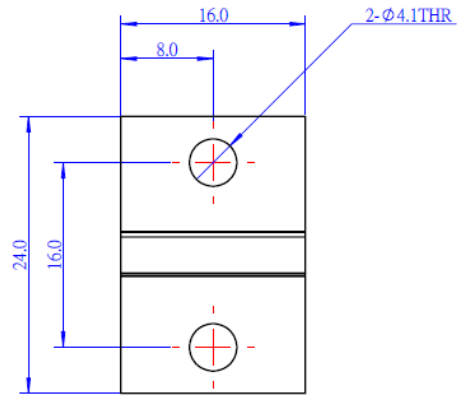

### What Is Slide Beam0824-016?

Slide Beam0824-016 is a frequently-used mechanical part of Makeblock platform, and also compatibles with most Makeblock mechanical components. There are various mounting holes and a threaded slot on the plane of this beam which allow you to assemble on other structures easily.

### Features

- ? Made from heavy-duty 6061 aluminum extrusion
- ? With holes on 16mm increments, and M4 threaded holes on both ends
- ? Cross-section area 8x24mm, length 16mm
- ? High wear resistance and high intensity
- ? Strong rigidity

# Size Charts

## Specifications

SKU	60002
Product Name	Slide Beam0824-016-Blue (Pair)
Length	16mm
Cross-section Area	8 x 24mm
Gross Weight	7g (0.25oz)
Package Content (Quantity x Part Name)	2x Slide Beam0824-016